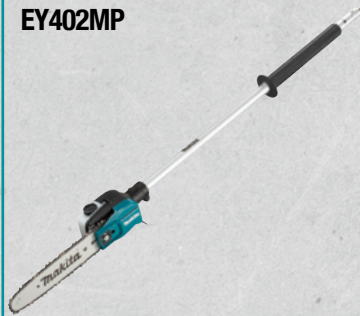

18Vx2 LXT Turbo Blower
DUB362Z

18v + 18v → 36v
18V 6.0Ah LXT BL MOTOR

\$698

18Vx2 LXT (6.0 Ah) BL 14" Top Handle Chainsaw Kit
DUC356PG2

BONUS

18Vx2 LXT Turbo Blower
DUB362Z

18v + 18v → 36v
18V 6.0Ah LXT BL MOTOR

\$698

18Vx2 LXT (6.0 Ah) BL 16" Chainsaw Kit
DUC400PG2

BONUS

18Vx2 LXT Turbo Blower
DUB362Z

18v + 18v → 36v

18V 6.0Ah LXT BL MOTOR

\$698

18Vx2 LXT (6.0 Ah) Split Shaft Power Unit with
Line Trimmer Attachment (EM405MP) Kit - DUX60PGM5X

\$352²⁵

Ground & Hedge Trimmer Attachment
EN420MP

\$198⁶⁶

Pole Chain Saw Attachment
EY402MP

18v + 18v → 36v

18V 6.0Ah LXT BL MOTOR

\$492

18Vx2 LXT (6.0 Ah) Turbo Blower Kit
DUB362PG2

18V 4.0Ah LXT BL MOTOR

\$422

18V LXT (5.0 Ah) 10" Top Handle Chainsaw Kit
DUC254RM

18V 4.0Ah LXT BL MOTOR

\$275

18V LXT (4.0 Ah) Turbo Blower Kit
DUB184RM

THE WORLD'S LARGEST

PROFESSIONAL CORDLESS