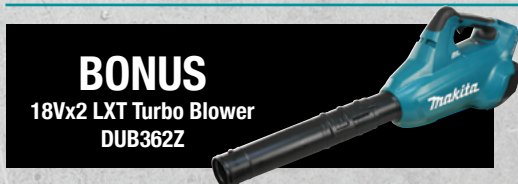

FALL 2021 PROMOTIONS

Offers Valid from October 1 to November 30, 2021

BONUS

18V LXT Reciprocating Saw
DJR183Z

18v + 18v → 36v
18V 6.0Ah LXT BL MOTOR

\$744

18Vx2 LXT (6.0 Ah) Blower Kit
DUB363PG2V

BONUS

18Vx2 LXT Turbo Blower
DUB362Z

18v + 18v → 36v
18V 6.0Ah LXT BL MOTOR

\$698

18Vx2 LXT (6.0 Ah) BL 14" Top Handle Chainsaw Kit
DUC356PG2

BONUS

18Vx2 LXT Turbo Blower
DUB362Z

18v + 18v → 36v
18V 6.0Ah LXT BL MOTOR

\$698

18Vx2 LXT (6.0 Ah) BL 16" Chainsaw Kit
DUC400PG2

BONUS

18Vx2 LXT Turbo Blower
DUB362Z

18v + 18v → 36v

18V 6.0Ah LXT BL MOTOR

\$698

18Vx2 LXT (6.0 Ah) Split Shaft Power Unit with
Line Trimmer Attachment (EM405MP) Kit - DUX60PGM5X